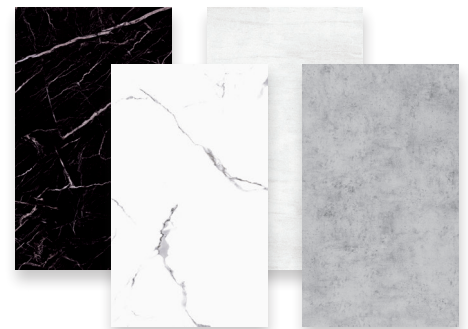

DP4796
SURFACE DESIGN DECORATIVE PANELS
PANNEAUX DÉCORATIFS SURFACE DESIGN

MORE PRODUCTS AVAILABLE ON/PLUS DE PRODUITS DISPONIBLES SUR : [TECHNOFORM.CA](https://www.technoform.ca)

TECHNOFORM™
INDUSTRIES

1350, rue des Cascades, Châteauguay (Québec) J6J 4Z2
450 699-2424 | 1 877 377-4494 | 450 699-8484
info@technoform.ca | [technoform.ca](https://www.technoform.ca)